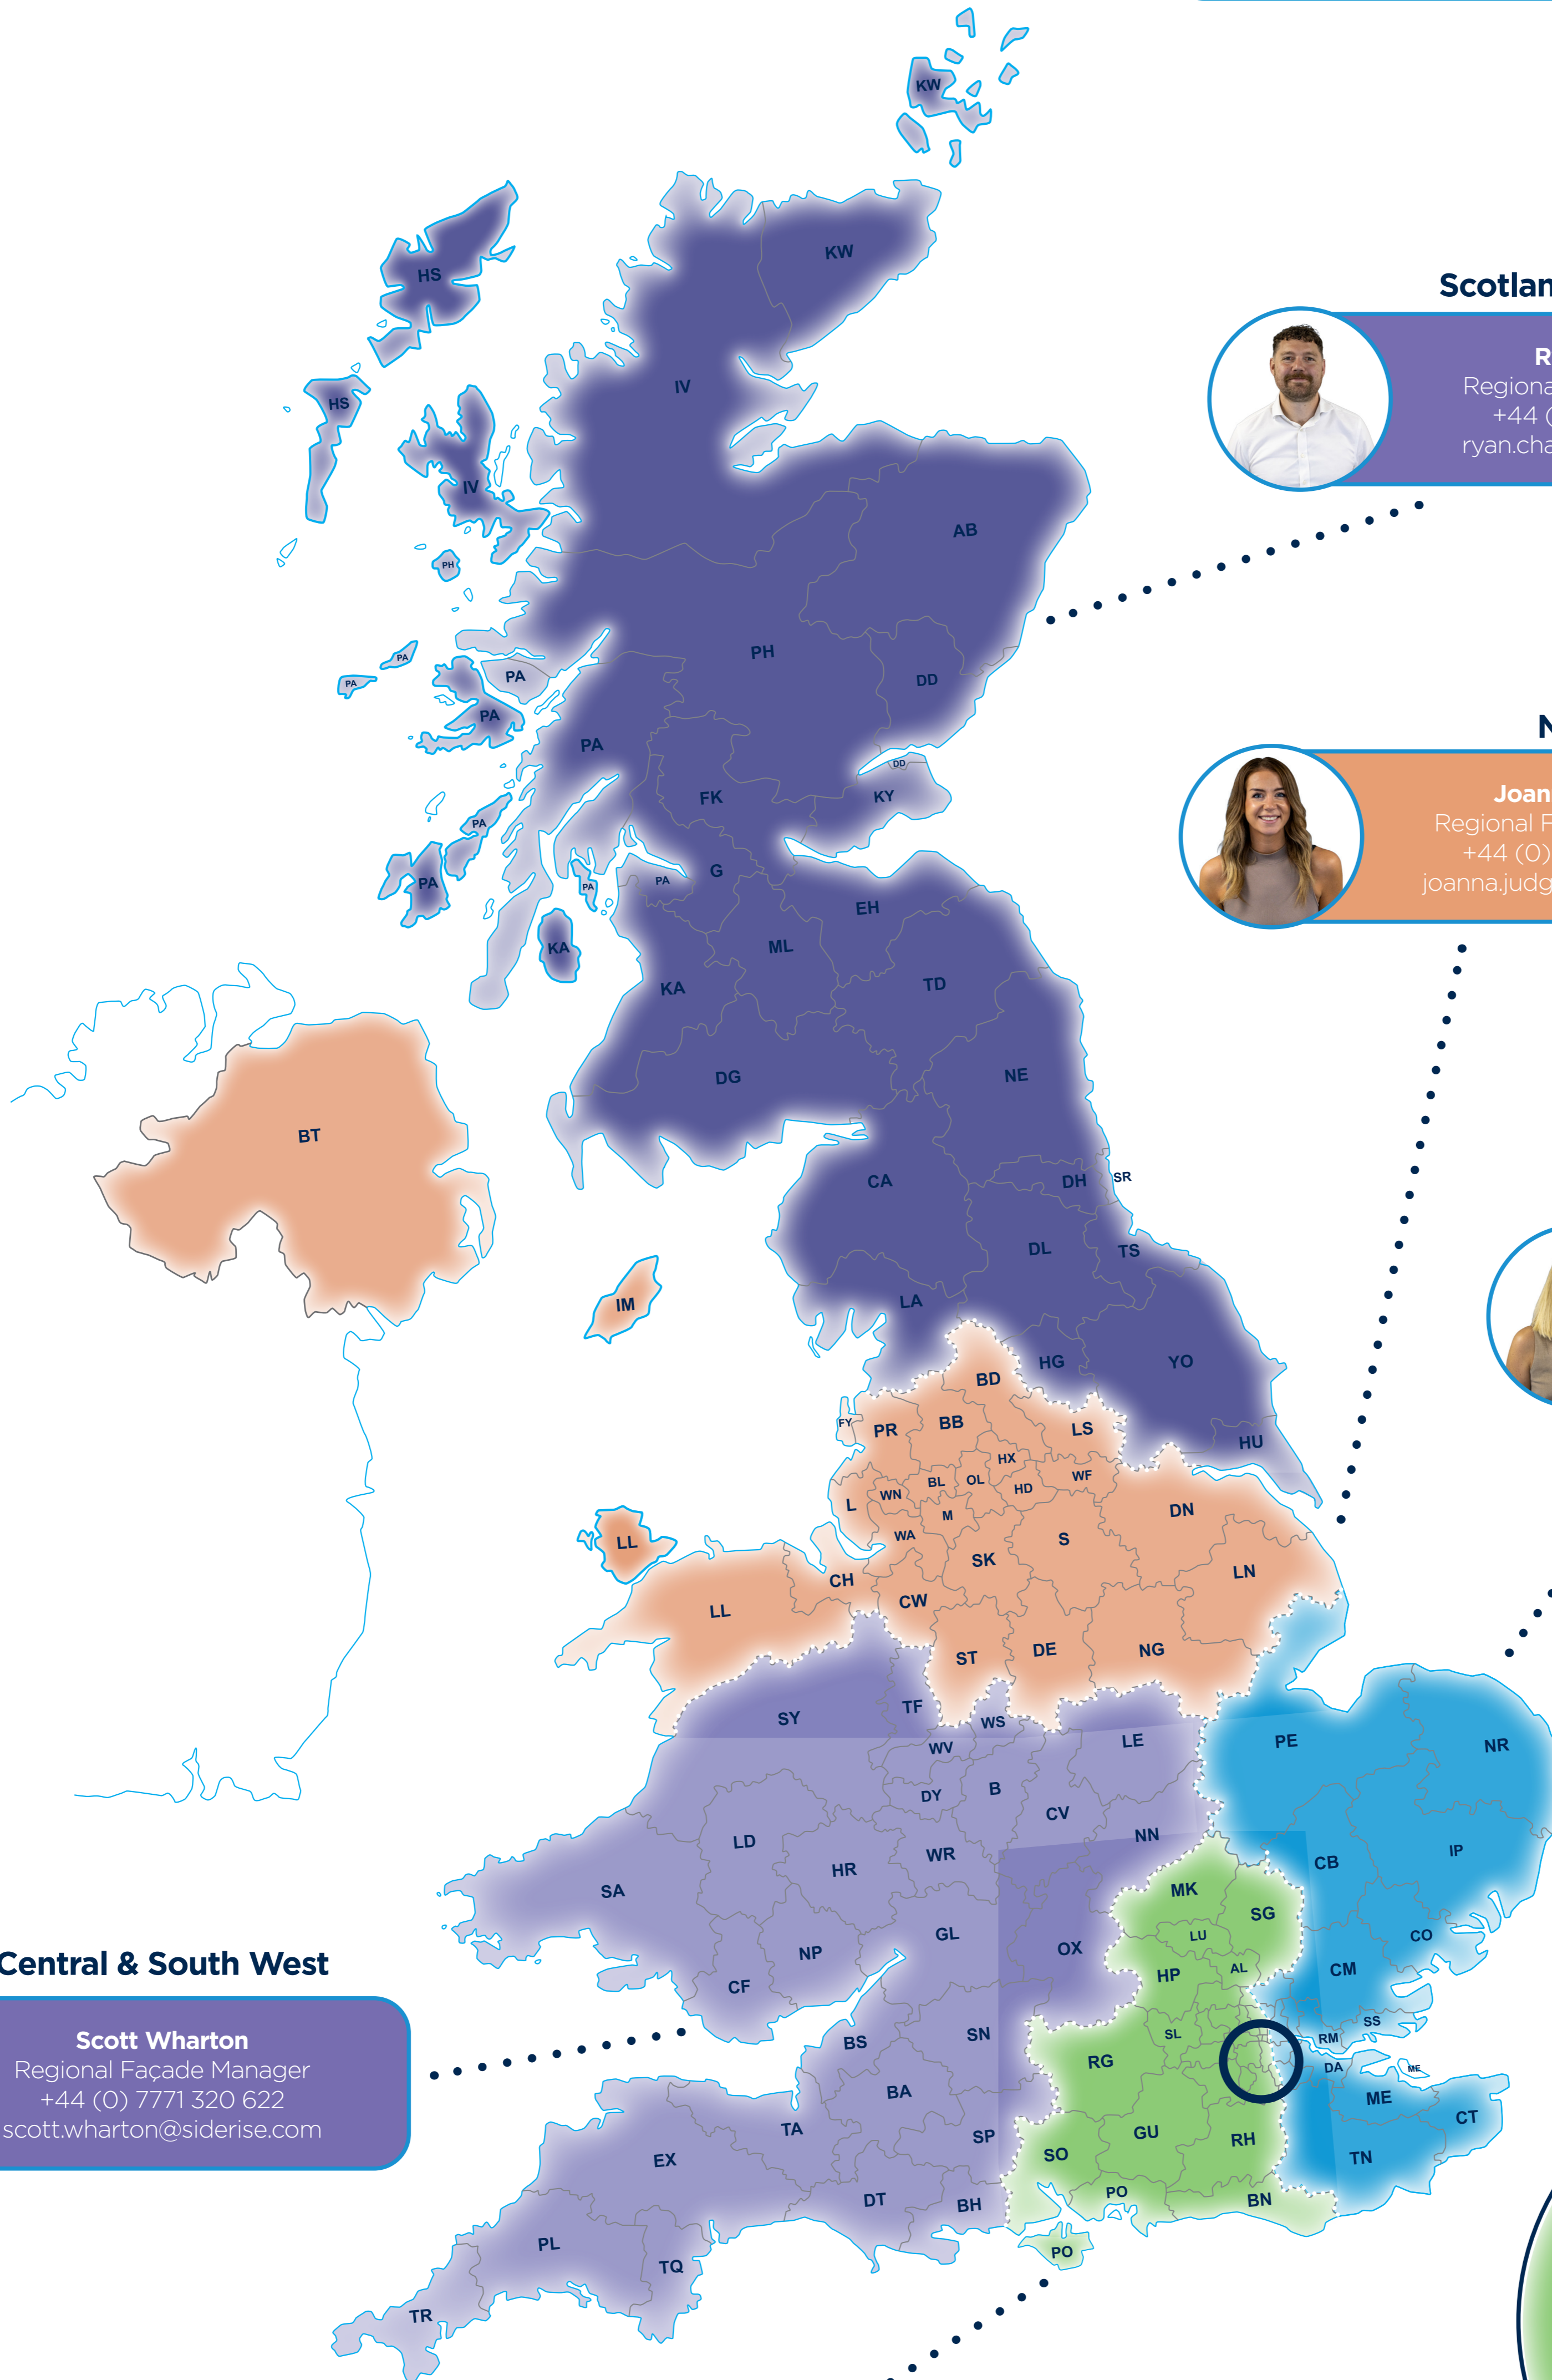

UK area sales map

Regional Façade Managers (RFM)

Richard Biston
Sales Director UK & Ireland
+44 (0) 7443 097 651
richard.biston@siderise.com

General Office
+44 (0) 1656 730 833
enquiries@siderise.com

Sales & Customer Support
+44 (0) 1656 730 833
salesteam@siderise.com

Dan George
Regional Façade Manager
+44 (0) 7880 232 156
dan.george@siderise.com

London West