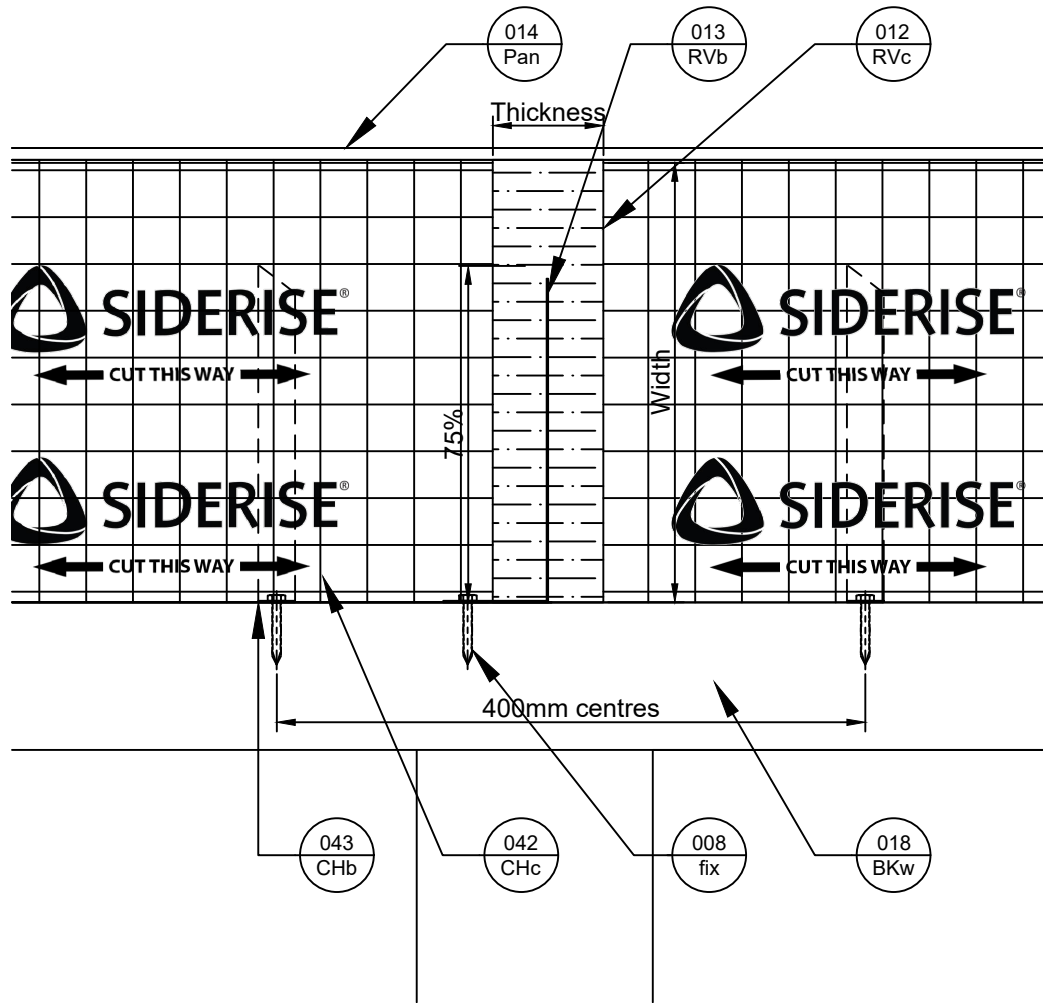

Plan View

Side View

Revisions			
Rev.	Date	By	Description
A	18-03-20	BJC	First Issue
B	23-03-20	BJC	Blk Wall & RVb
C	06-12-23	CCM	Logo Update

Title
CH-CB & RV Barrier intersection in a rivet fit system
Siderise Standard Detail