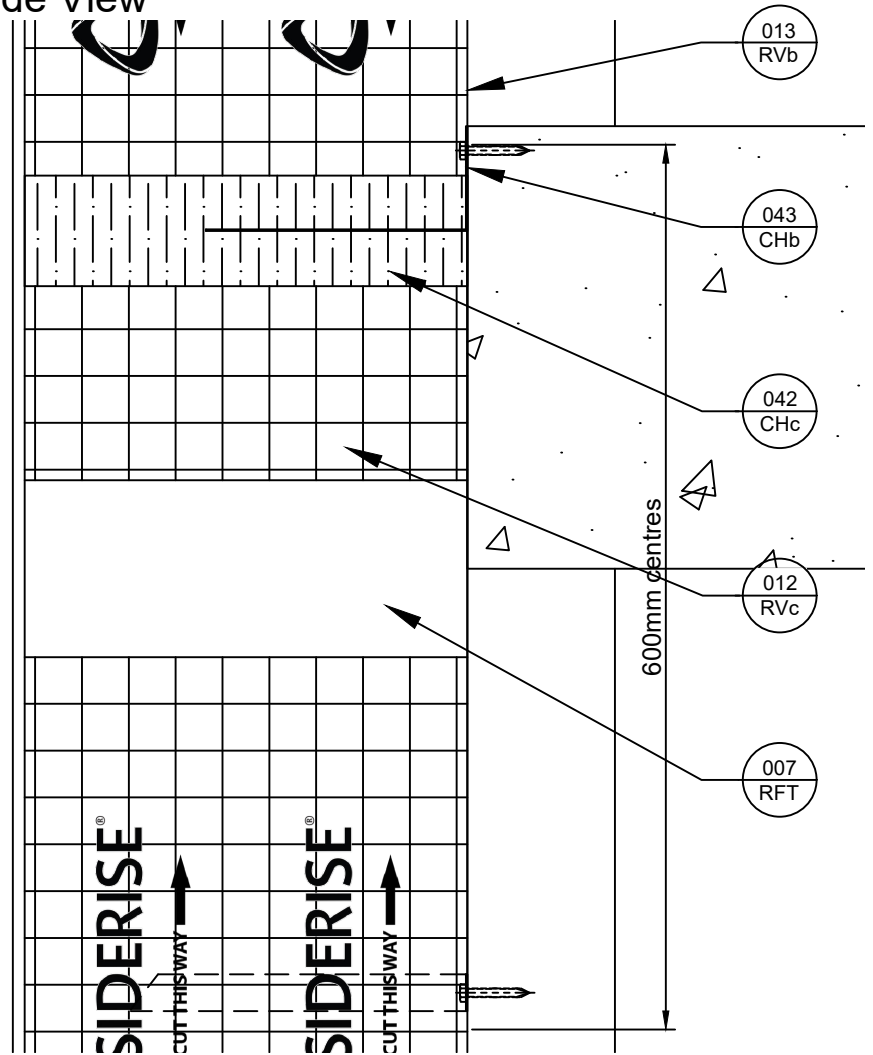

Plan View

Side View

Revisions			
Rev.	Date	By	Description
A	18-03-20	BJC	First Issue
B	23-03-20	BJC	Blk Wall & RVb
C	06-12-23	CCM	Logo Update

Title
CH-CB & RV Barrier intersection in a rivet fit system
Siderise Standard Detail