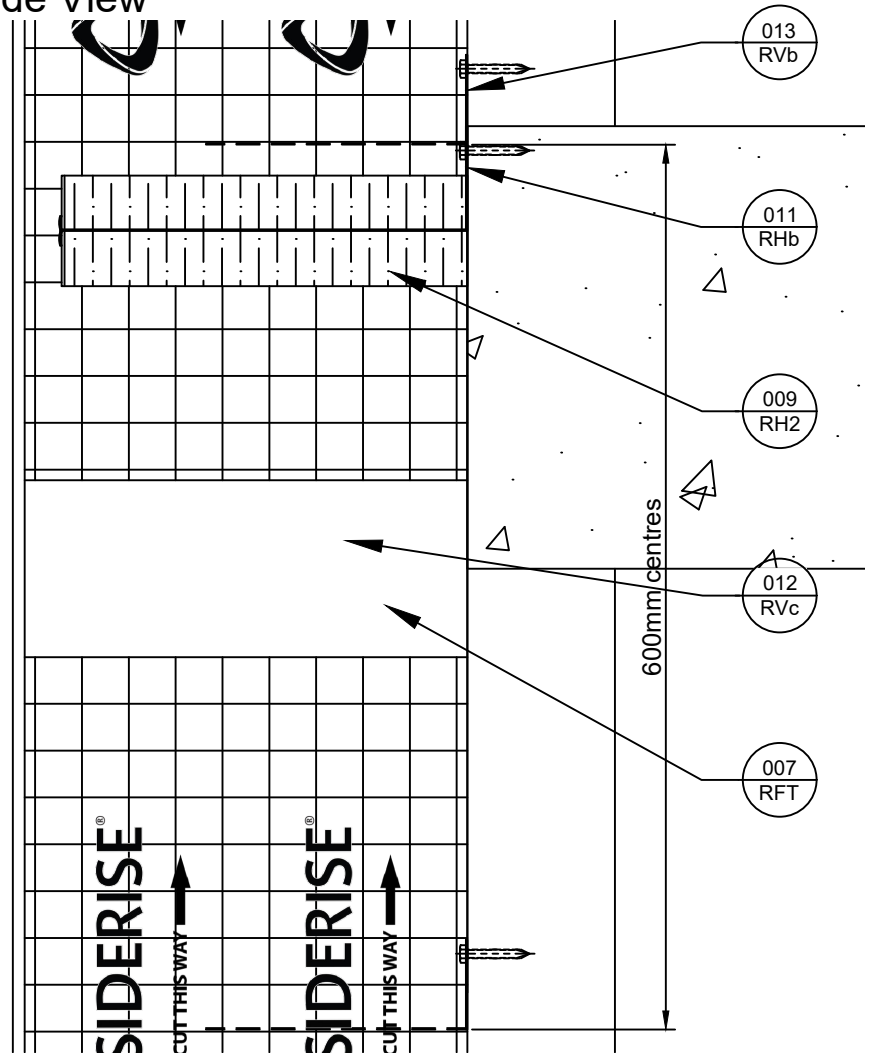

Plan View

Side View

Revisions			
Rev.	Date	By	Description
A	01-04-19	BJC	First Issue
B	22-09-23	CCM	Logo Update

Title
RH25 & RV Barrier intersection in a rivet fit system
Siderise Standard Detail

Sheet
1/1