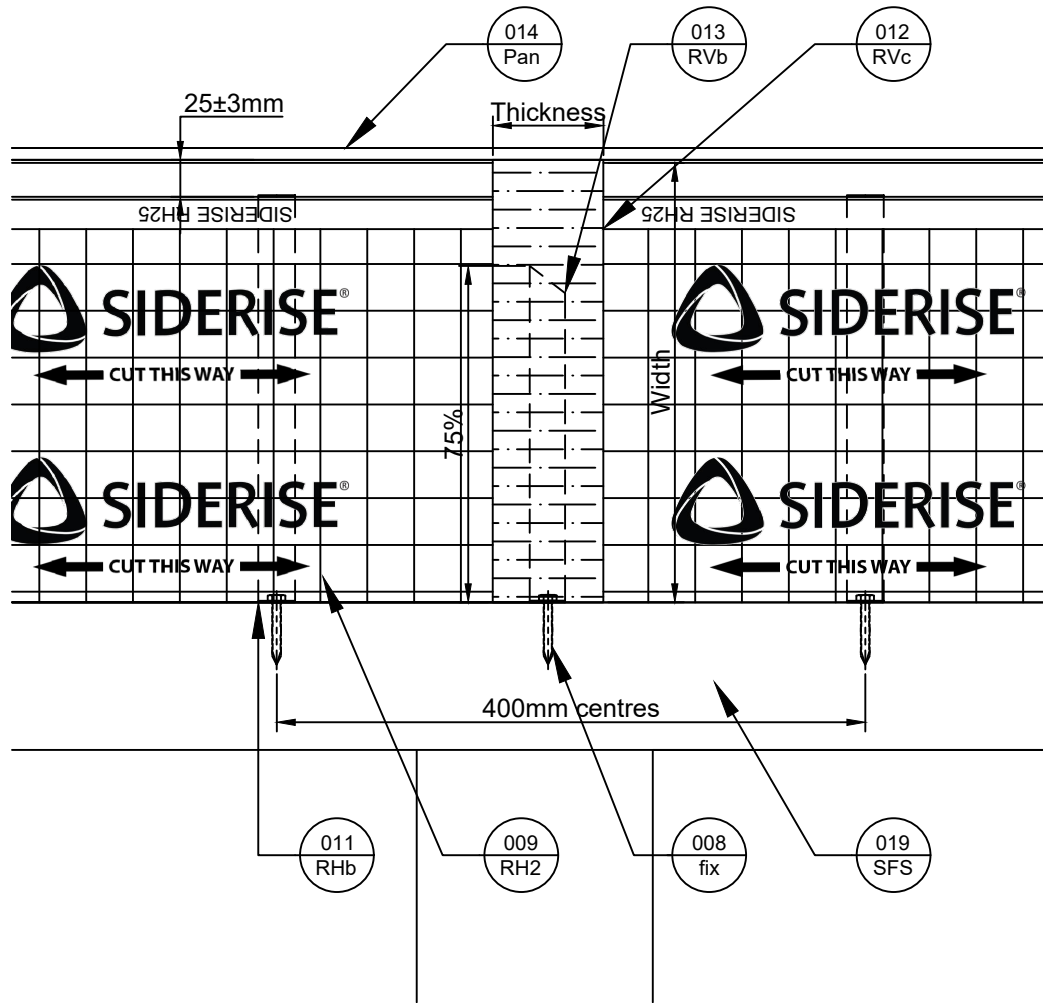

Plan View

Side View

Revisions			
Rev.	Date	By	Description
A	01-04-19	BJC	First Issue
B	22-09-23	CCM	Logo Update

Title
RH25 & RV Barrier intersection in a rivet fit system
Siderise Standard Detail

Sheet
1/1