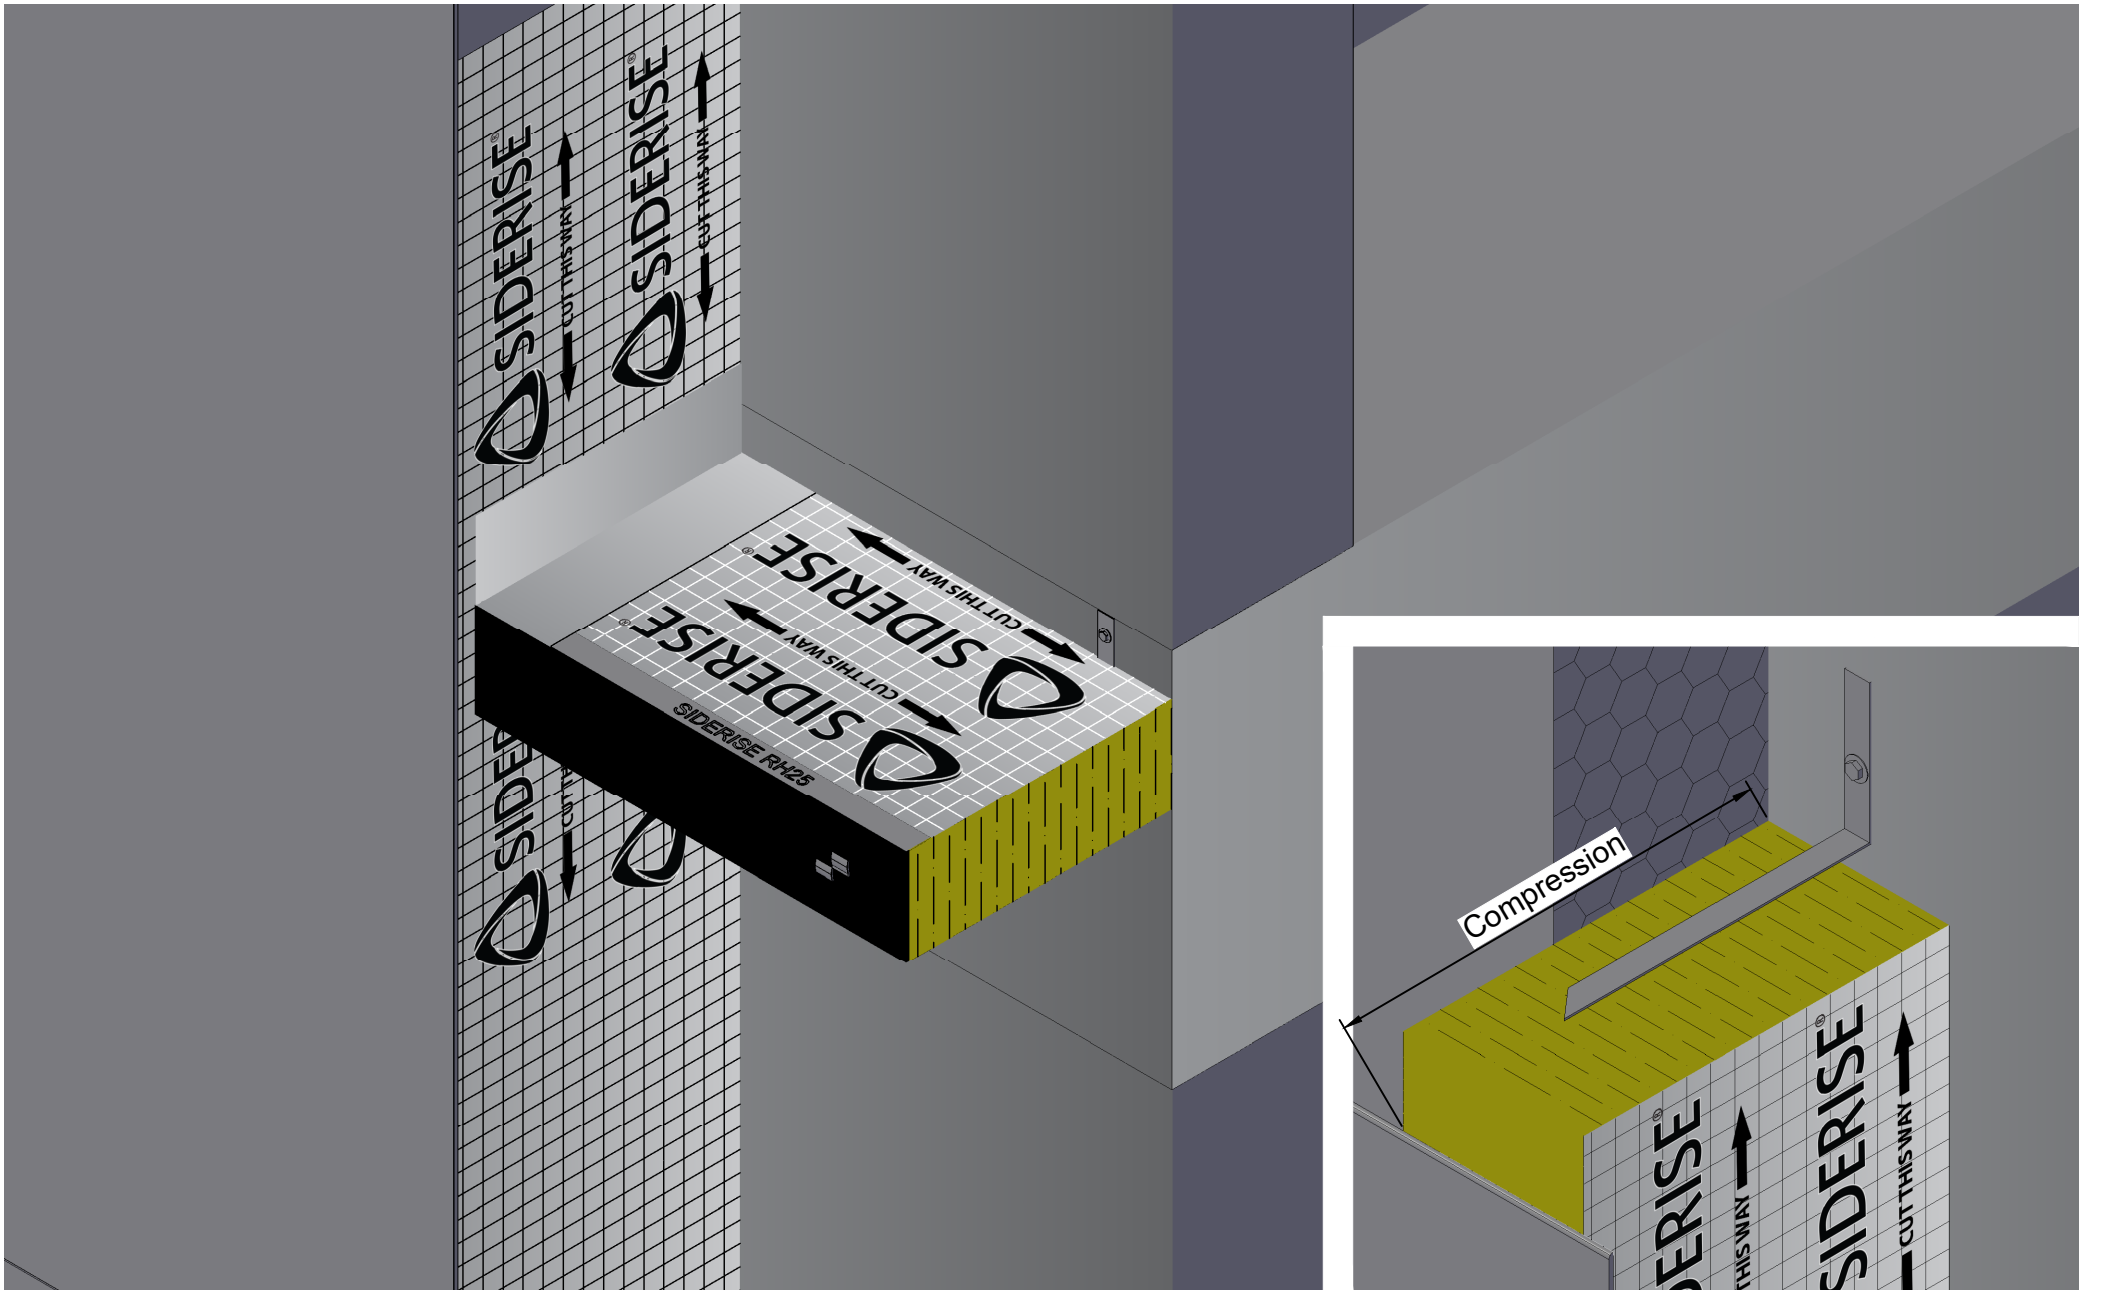

Plan View

Side View

Revisions			
Rev.	Date	By	Description
A	01-04-19	BJC	First Issue
B	22-09-23	CCM	Logo Update

Title
RH25 & RV Barrier intersection in a rivet fit system
Siderise Standard Detail

Sheet
1/1

SSD1929
Date released
22/09/2023

Rev.
B