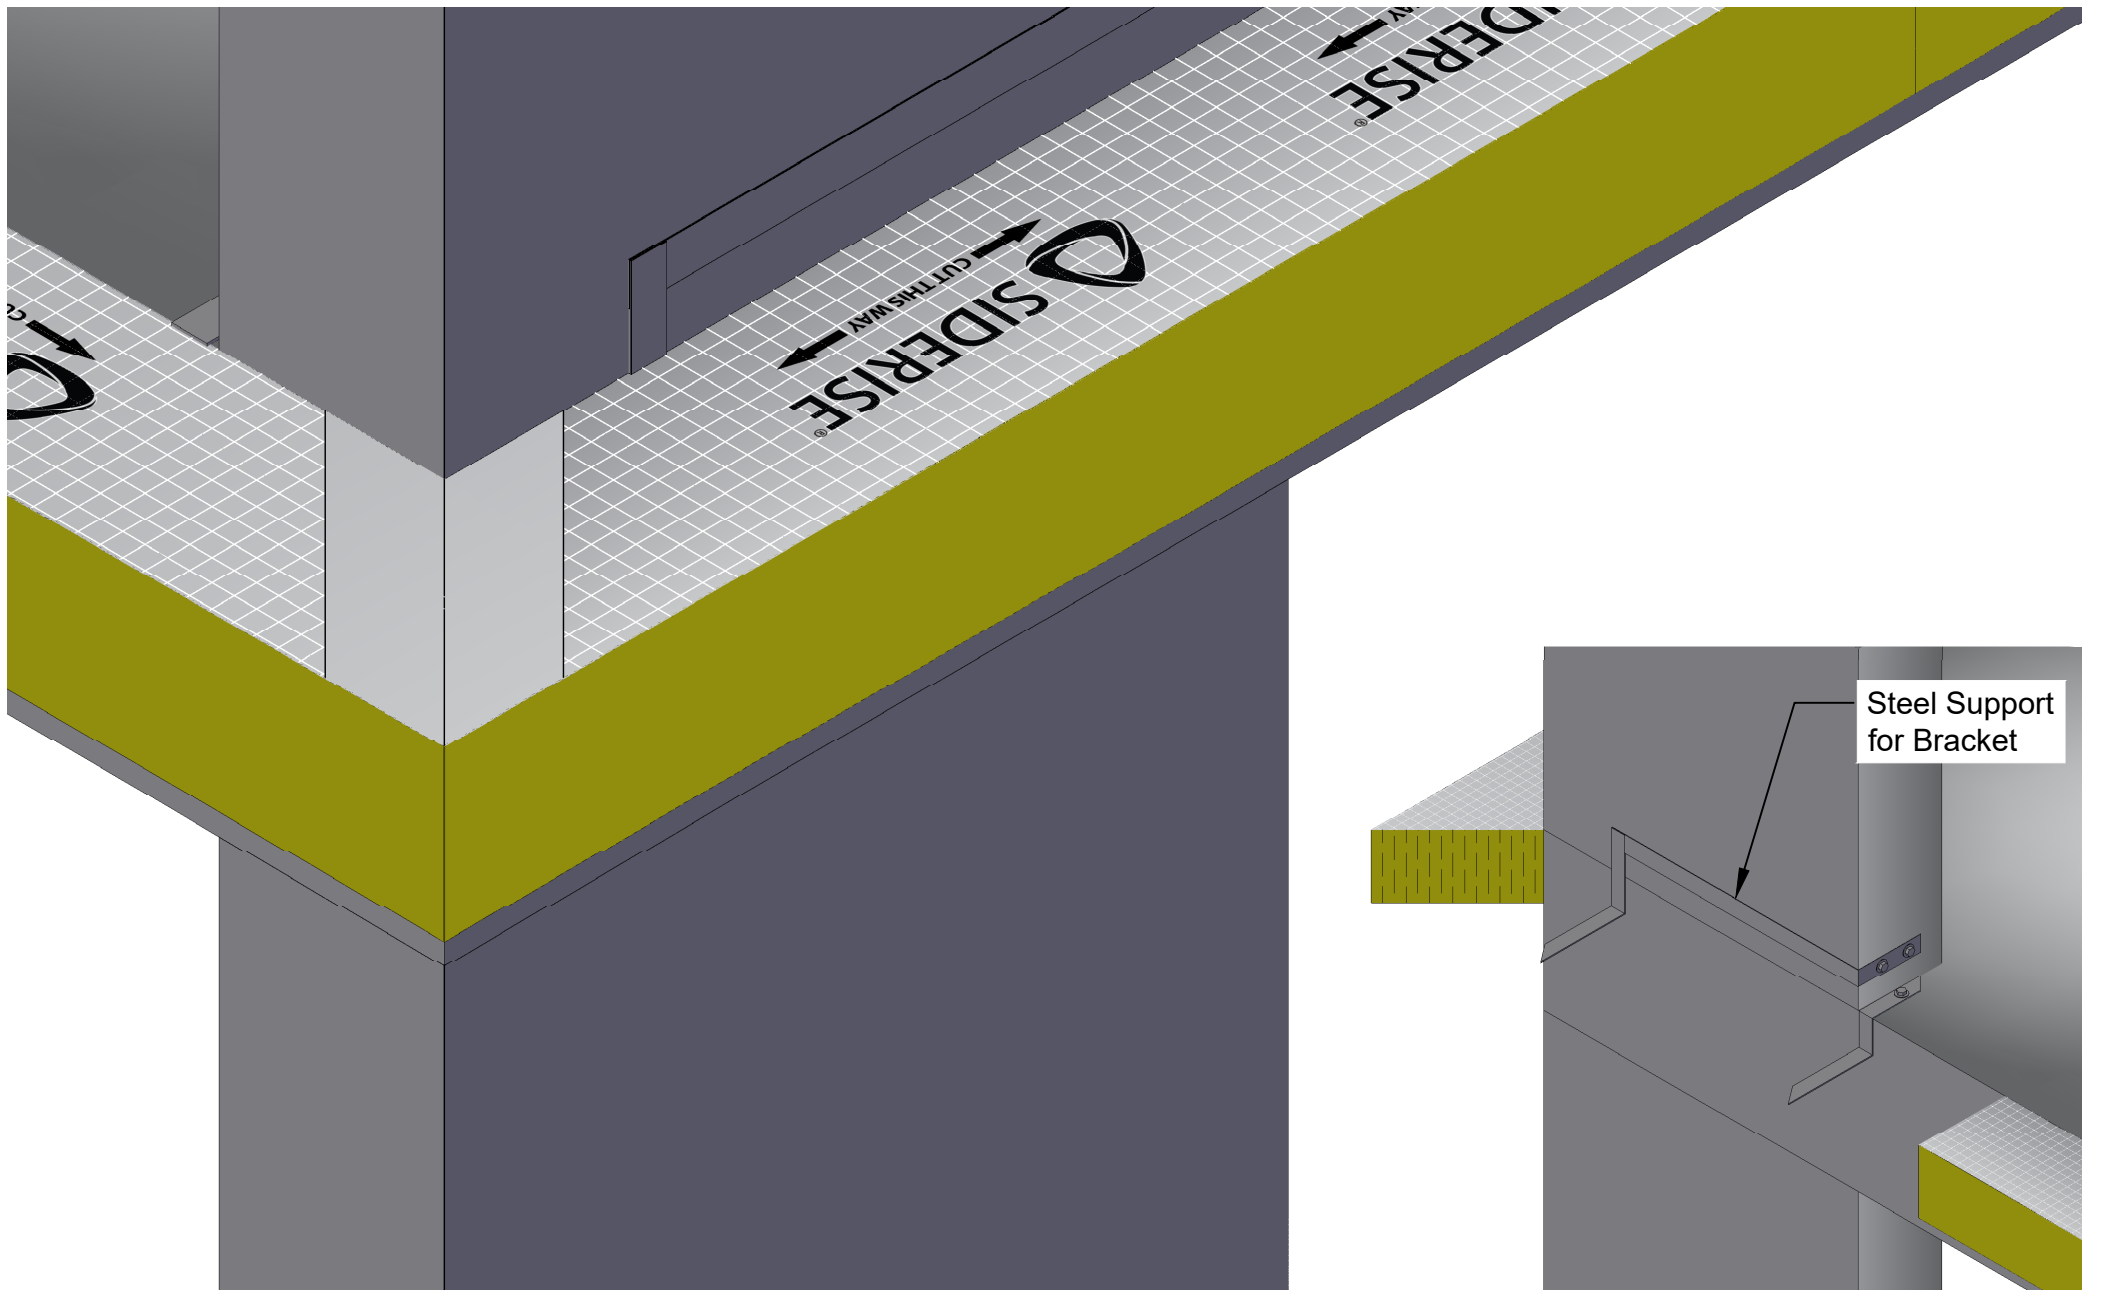

Side View

Plan View

Revisions			
Rev.	Date	By	Description
B	30-11-23	BC	Logo Update
C	13-04-26	CCM	Ref. Update

Title
PC top of slab, Blade Columns - Precast Panel
Siderise Standard Detail

Sheet
1/1

SSD1943
Date released
13/04/2026