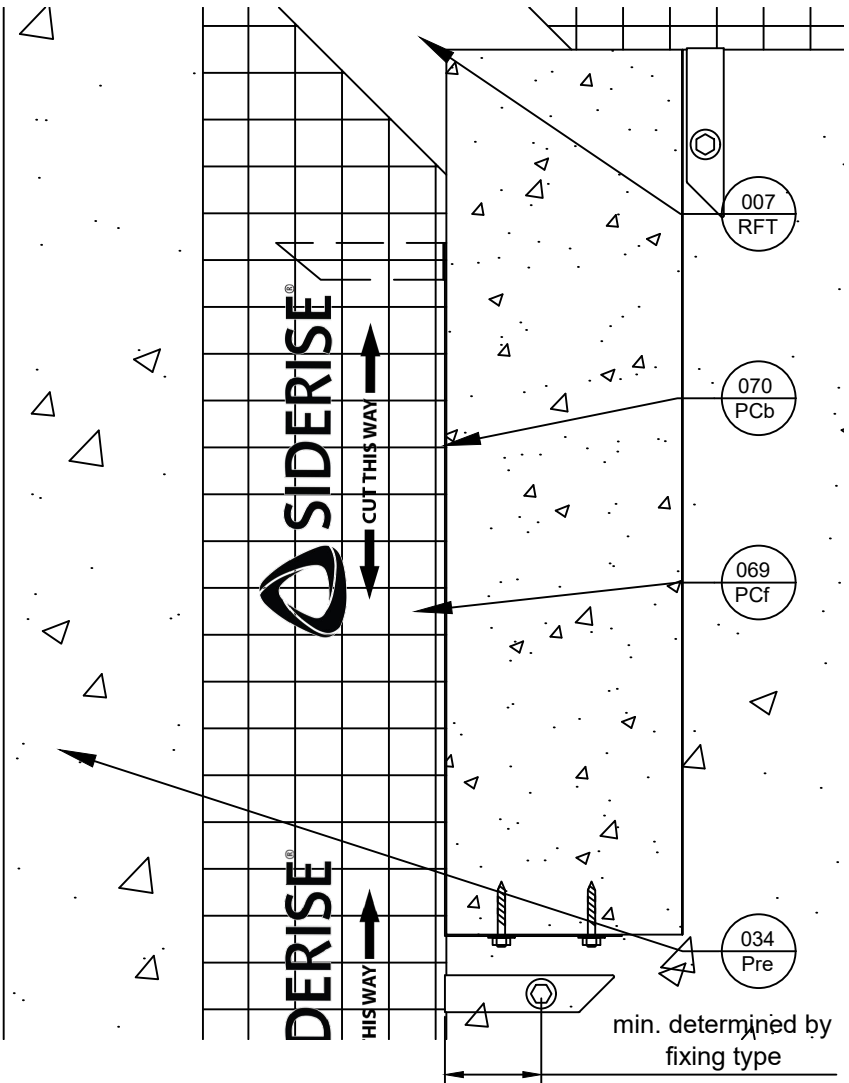

Side View

Plan View

Revisions			
Rev.	Date	By	Description
B	30-11-23	BC	Logo Update
C	13-04-26	CCM	Ref. Update

Title
PC top of slab, Blade Columns - Precast Panel
Siderise Standard Detail

Sheet
1/1

SSD1943
Date released
13/04/2026

Rev.
C