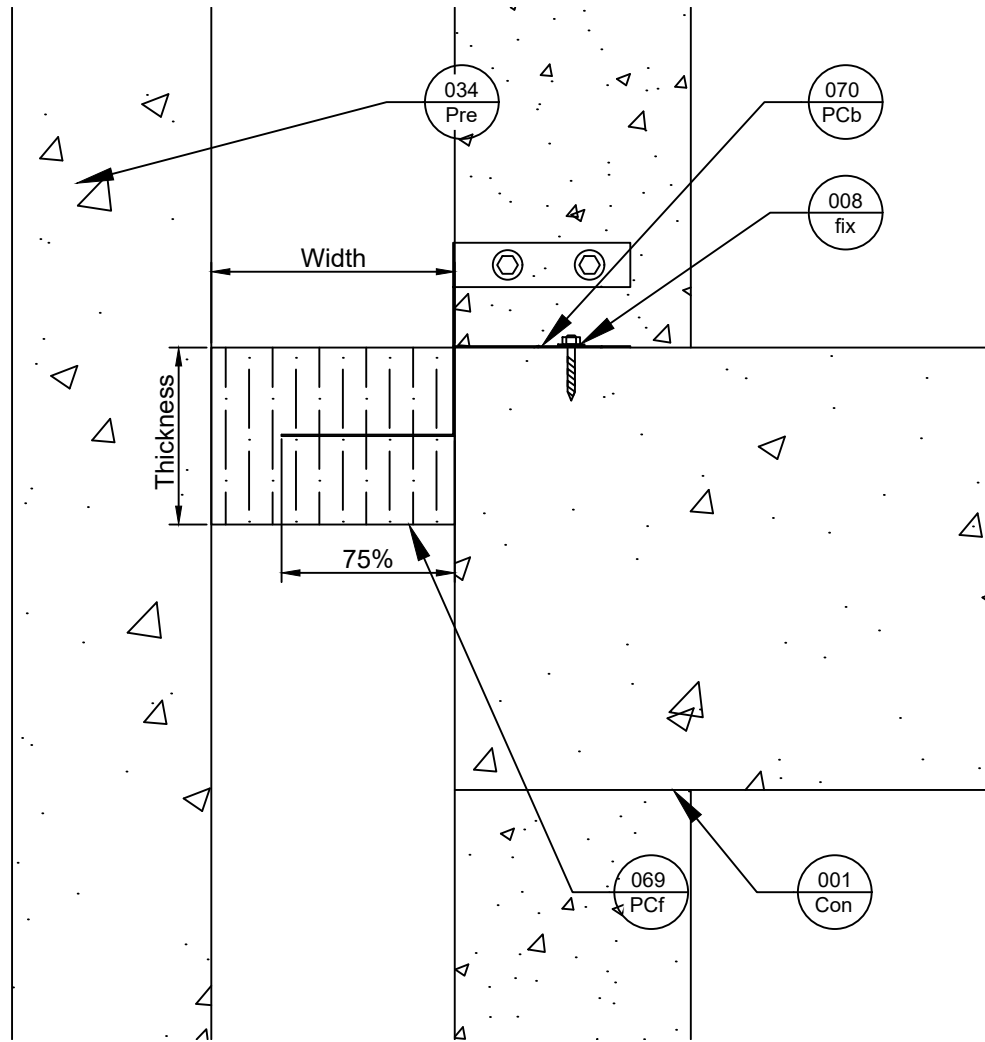

Side View

Plan View

Revisions			
Rev.	Date	By	Description
B	30-11-23	BC	Logo Update
C	13-04-26	CCM	Ref. Update

Title
PC top of slab, Blade Columns - Precast Panel
Siderise Standard Detail

Sheet
1/1

SSD1943
Date released
13/04/2026