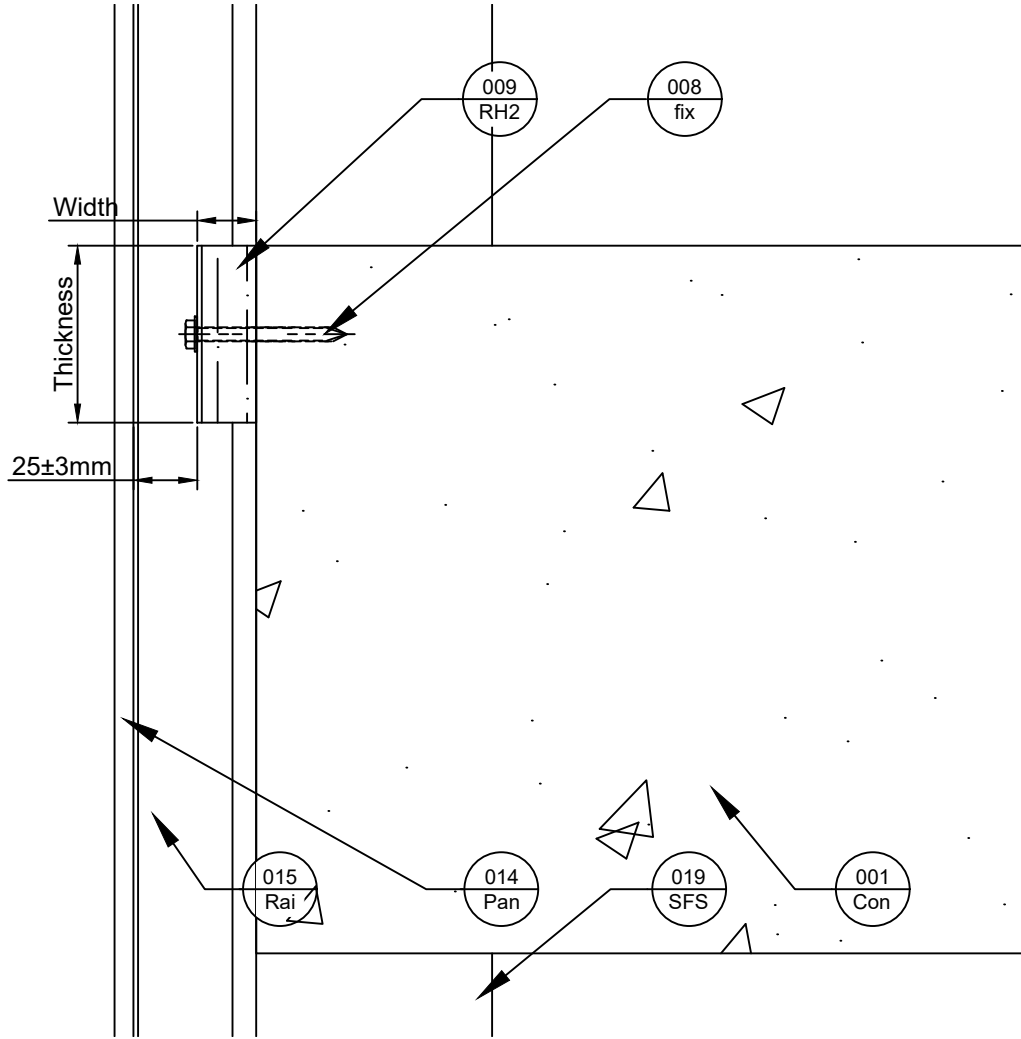

Side View

Plan View

Revisions			
Rev.	Date	By	Description
A	22-01-21	BJC	First Issue
B	22-09-23	CCM	Logo Update

Title
RH25 Open State Barrier in a small void
Siderise Standard Detail

Sheet
1/1

SSD1959
Date released
22/09/2023