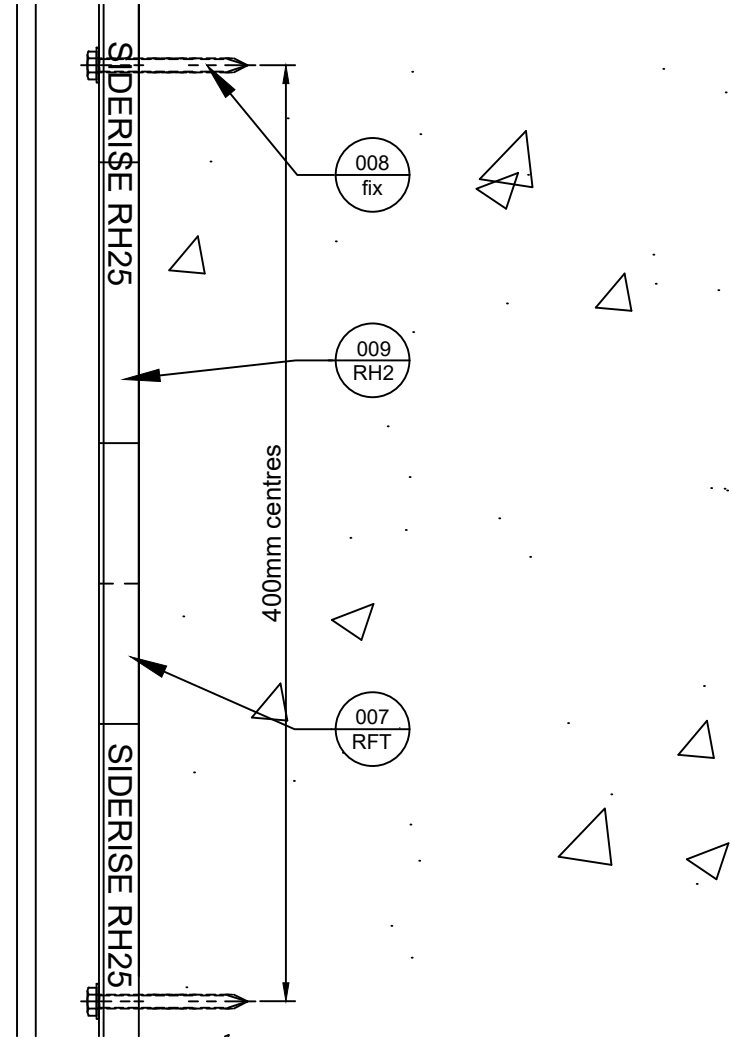

Side View

Plan View

Revisions			
Rev.	Date	By	Description
A	22-01-21	BJC	First Issue
B	22-09-23	CCM	Logo Update

Title
RH25 Open State Barrier in a small void
Siderise Standard Detail

Sheet
1/1

SSD1959
Date released
22/09/2023