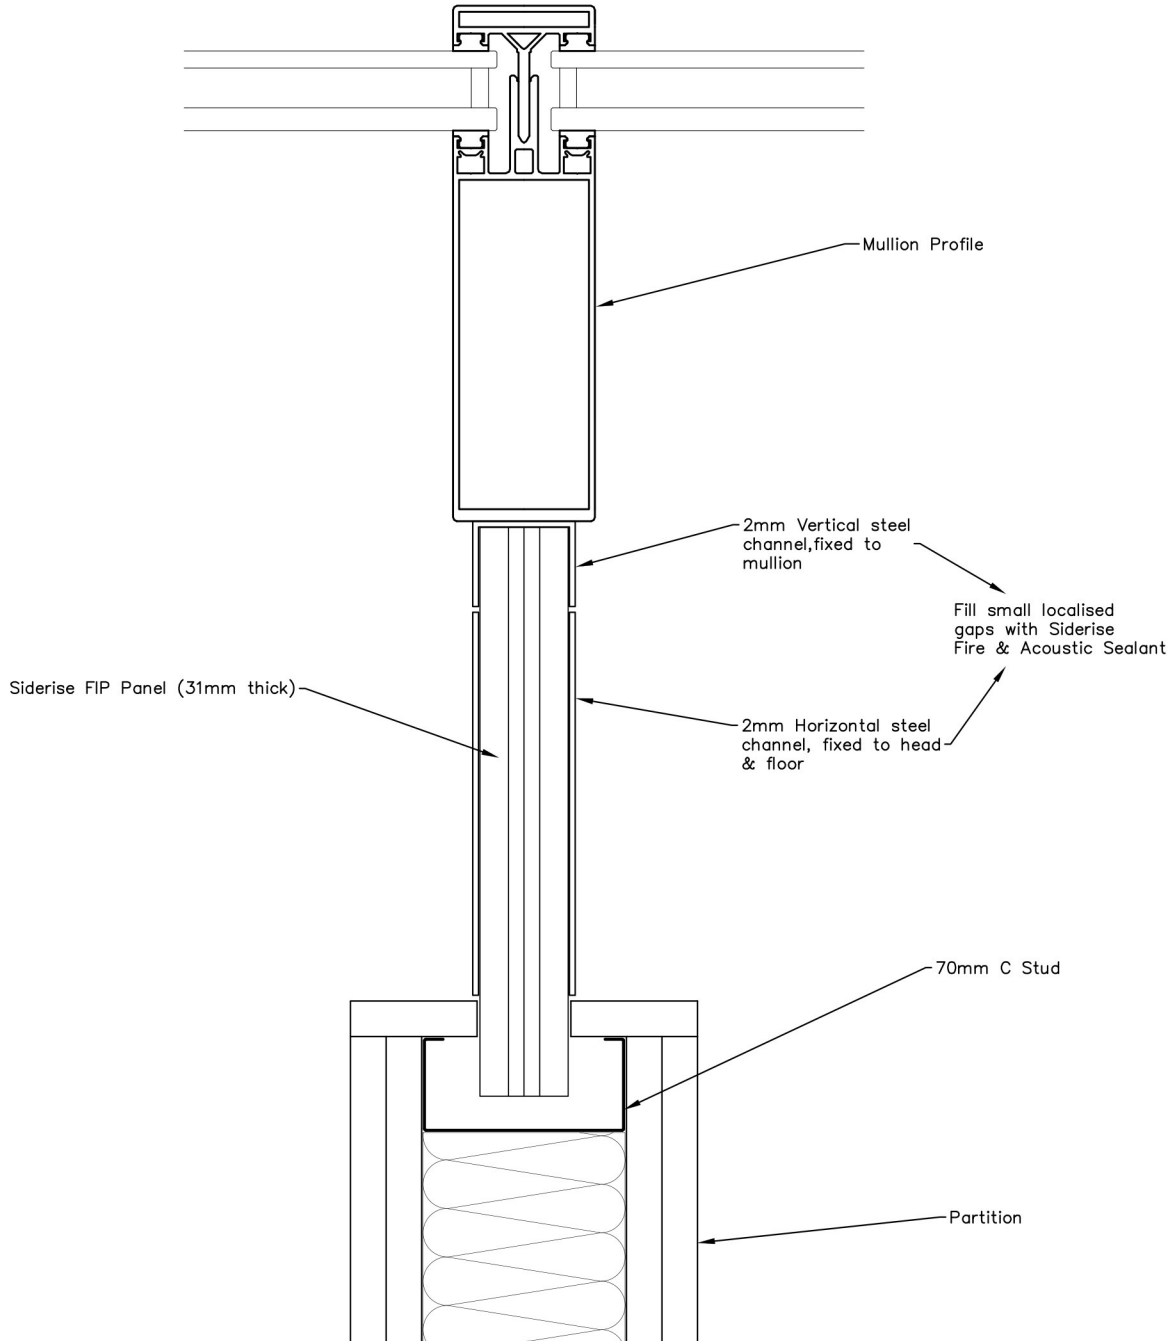

Siderise FIP Façade Interface Panel - Plan View

Siderise Standard Detail
SSPD2005

Revisions			
Rev.	Date	Initials	Details
A	25/03/2024	LJT	First Issue
B	05/07/2024	BC	New Logo