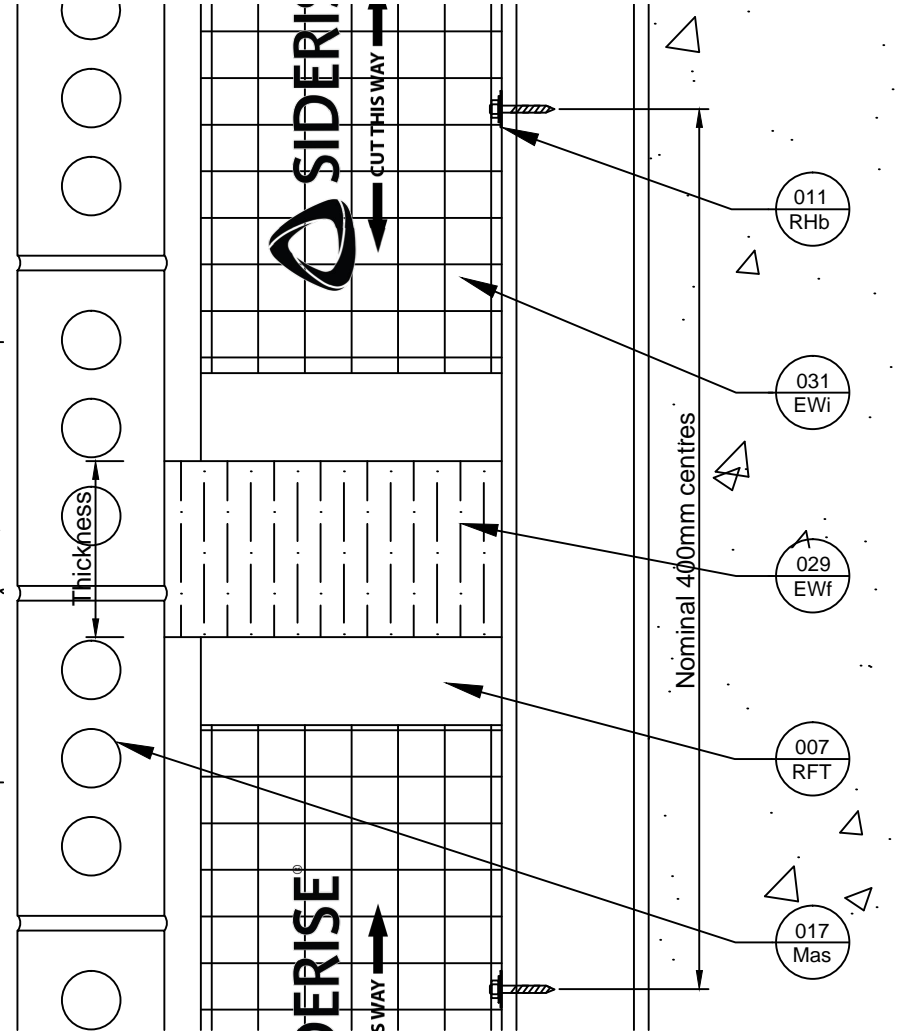

Side View

Plan View

Revisions			
Rev.	Date	By	Description
A	28-01-22	BJC	First Issue
B	26-02-22	BJC	EW25 range

Title  
EW25 horizontal 76-350mm cavity, with EW vertical

Siderise Standard Detail

Sheet  
1/1