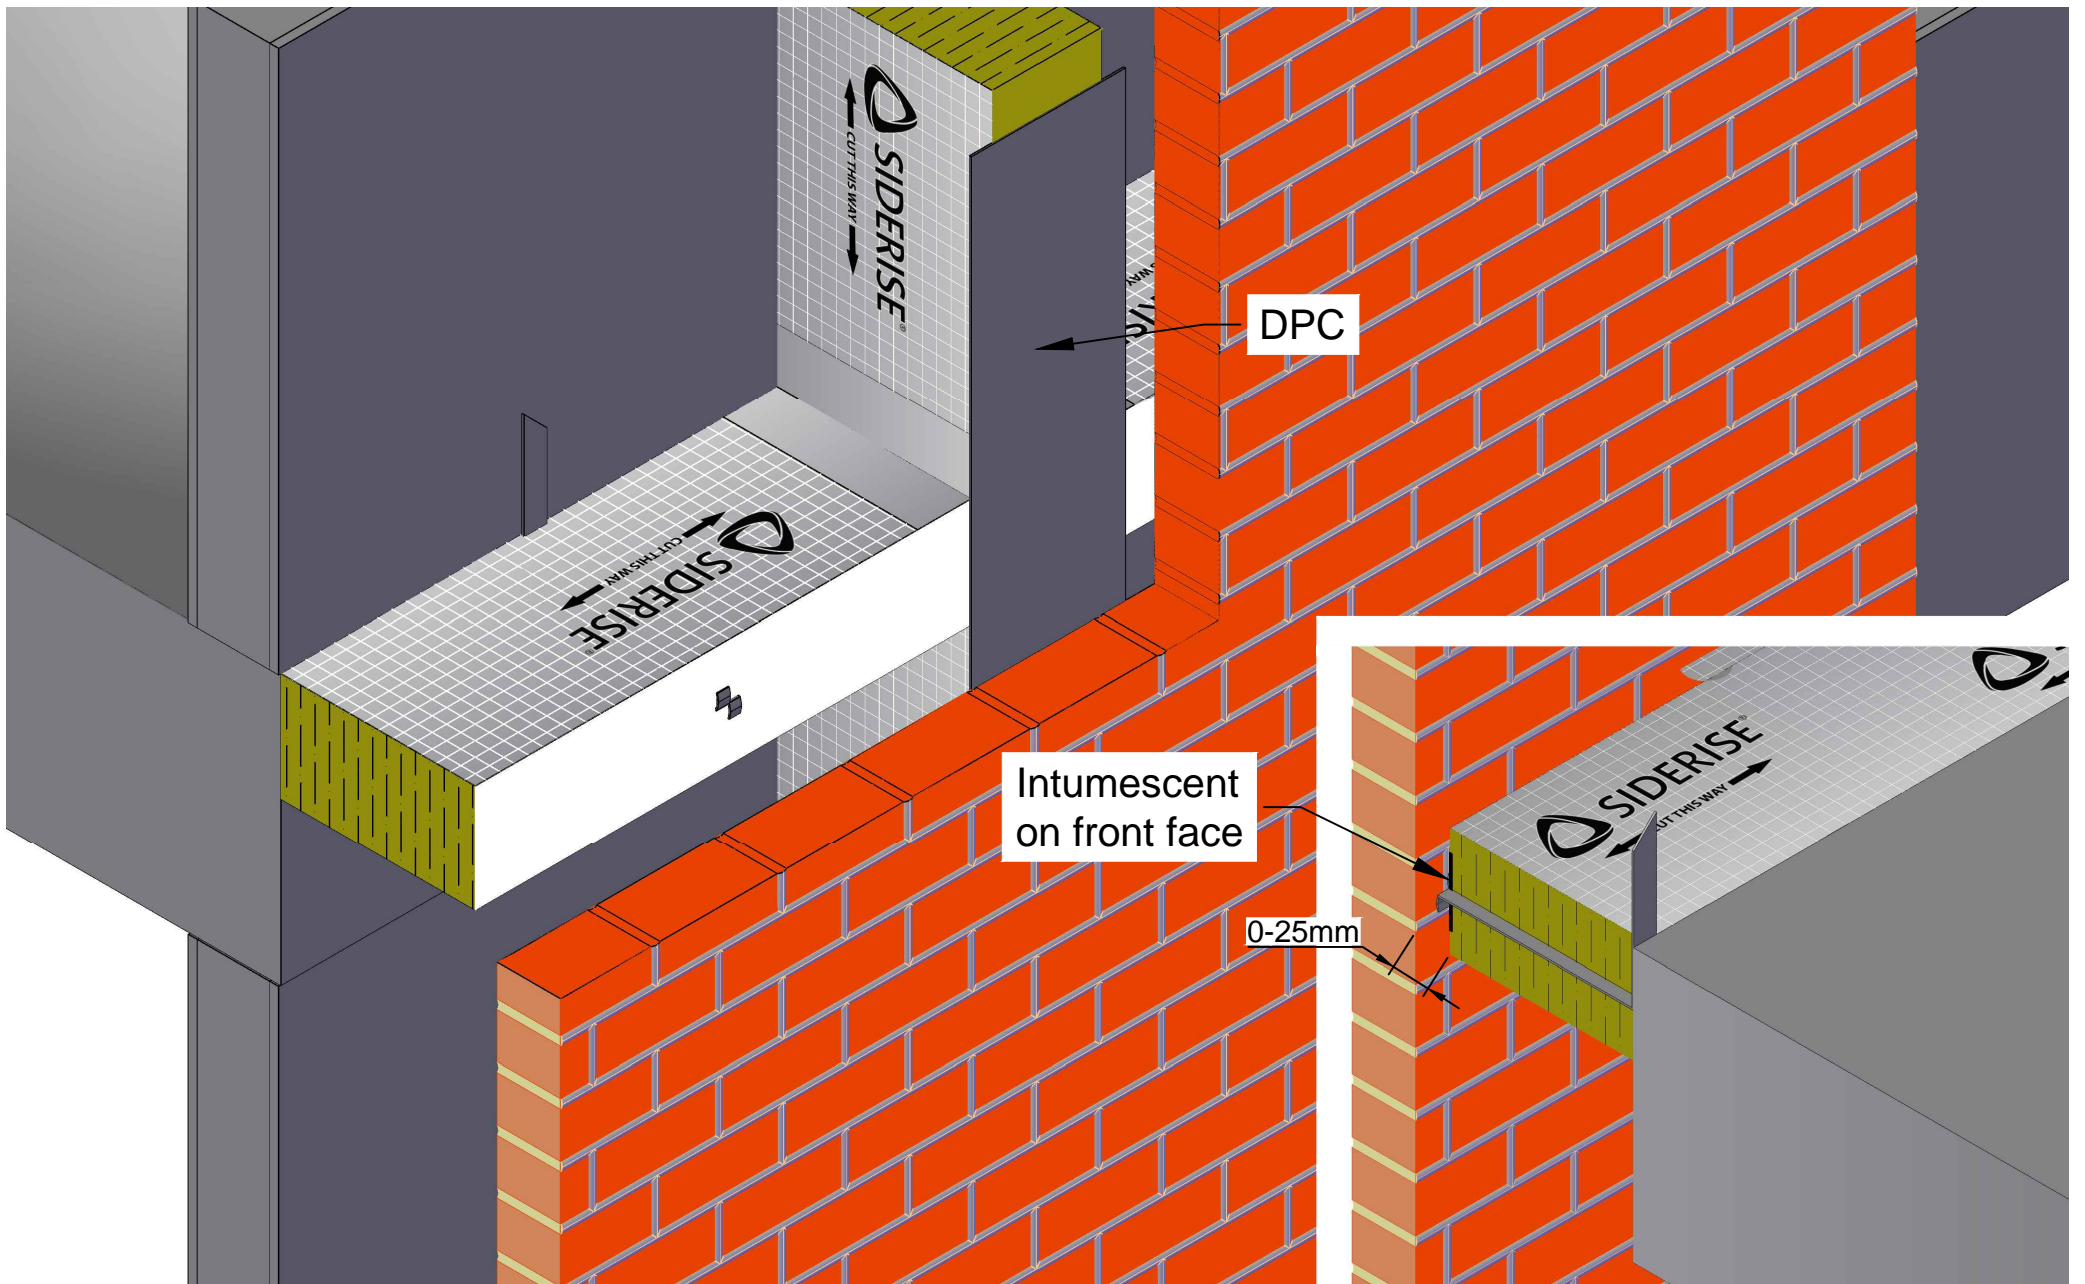

Side View

Plan View

Revisions			
Rev.	Date	By	Description
A	28-01-22	BJC	First Issue
B	26-02-22	BJC	EW25 range

Title  
EW25 horizontal 76-350mm cavity, with EW vertical

Siderise Standard Detail

Sheet  
1/1