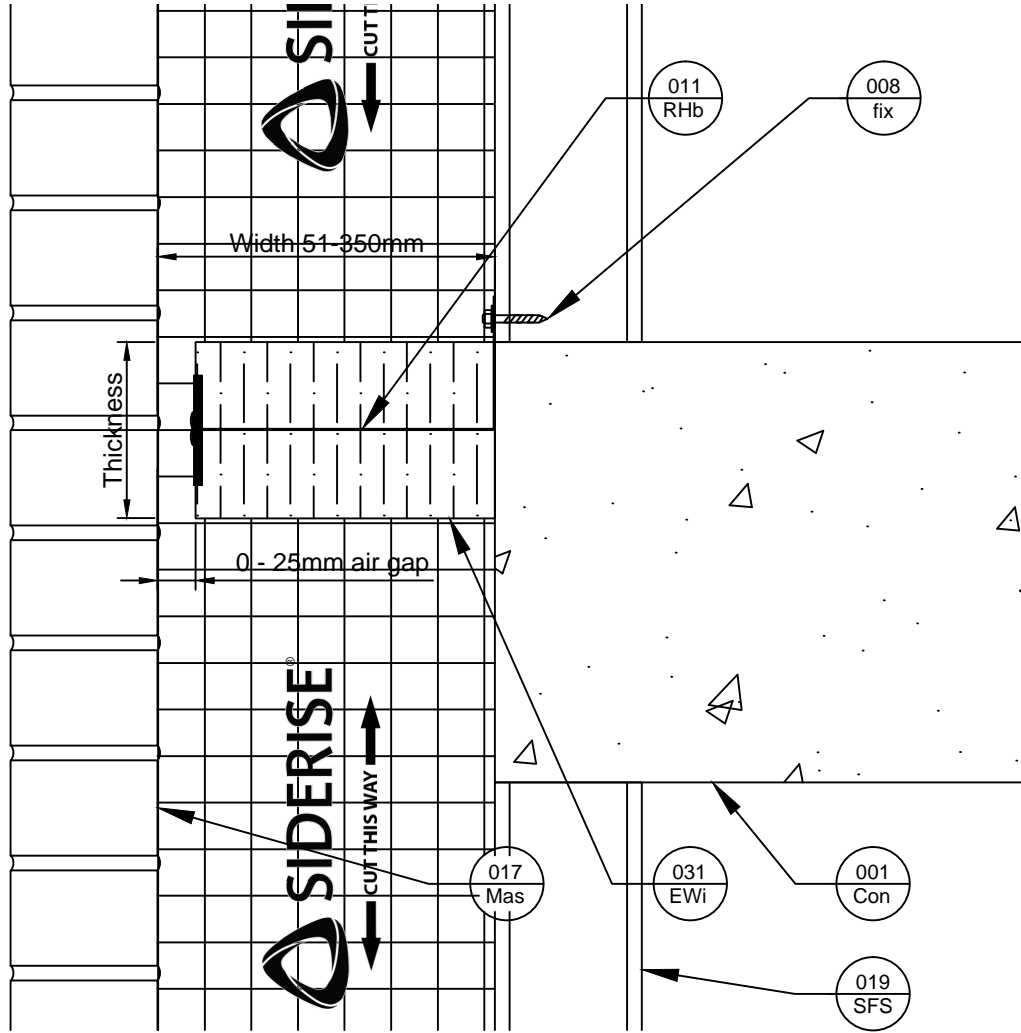

Side View

Plan View

Revisions			
Rev.	Date	By	Description
A	28-01-22	BJC	First Issue
B	26-02-22	BJC	EW25 range

Title  
EW25 horizontal 76-350mm cavity, with EW vertical

Siderise Standard Detail

Sheet  
1/1