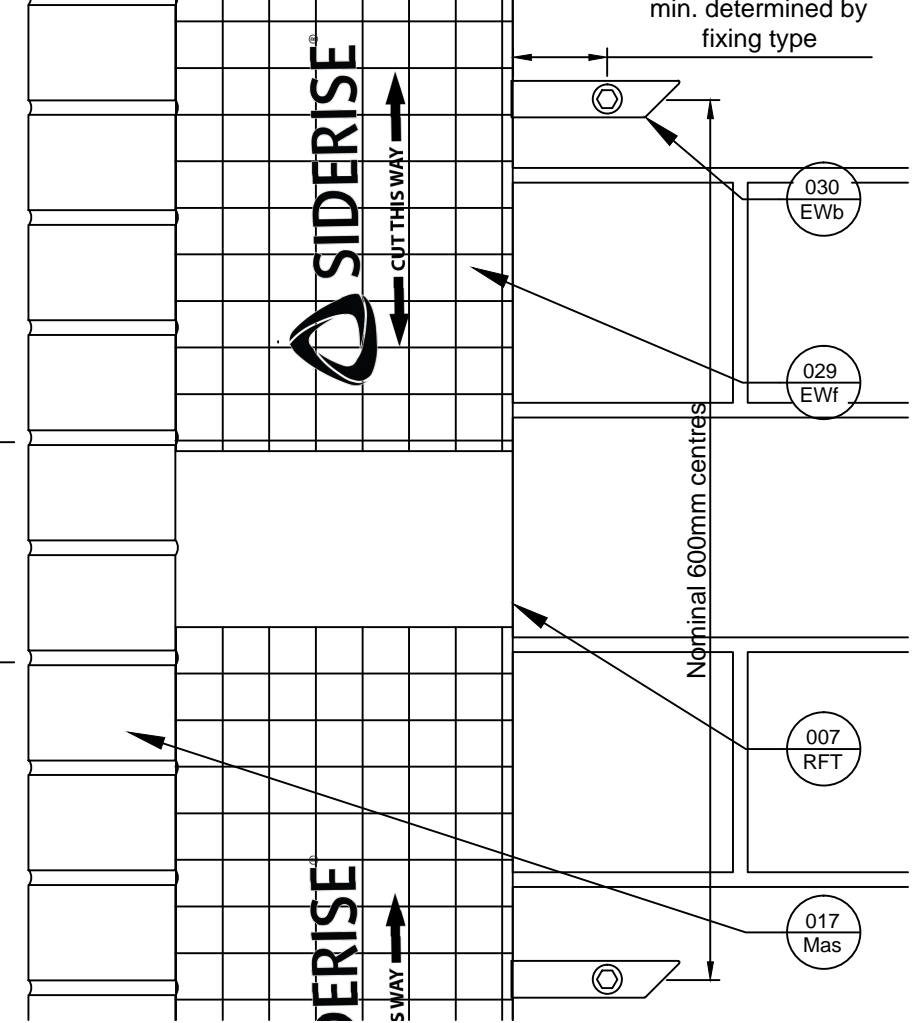

Plan View

Side View

Revisions			
Rev.	Date	By	Description
A	22-05-19	BJC	First Issue

Title
EW vertical 51-250mm cavity, block inner leaf
Siderise Standard Detail

Sheet
1/1

SSD1931
Date released
22/05/2019

Rev.
B