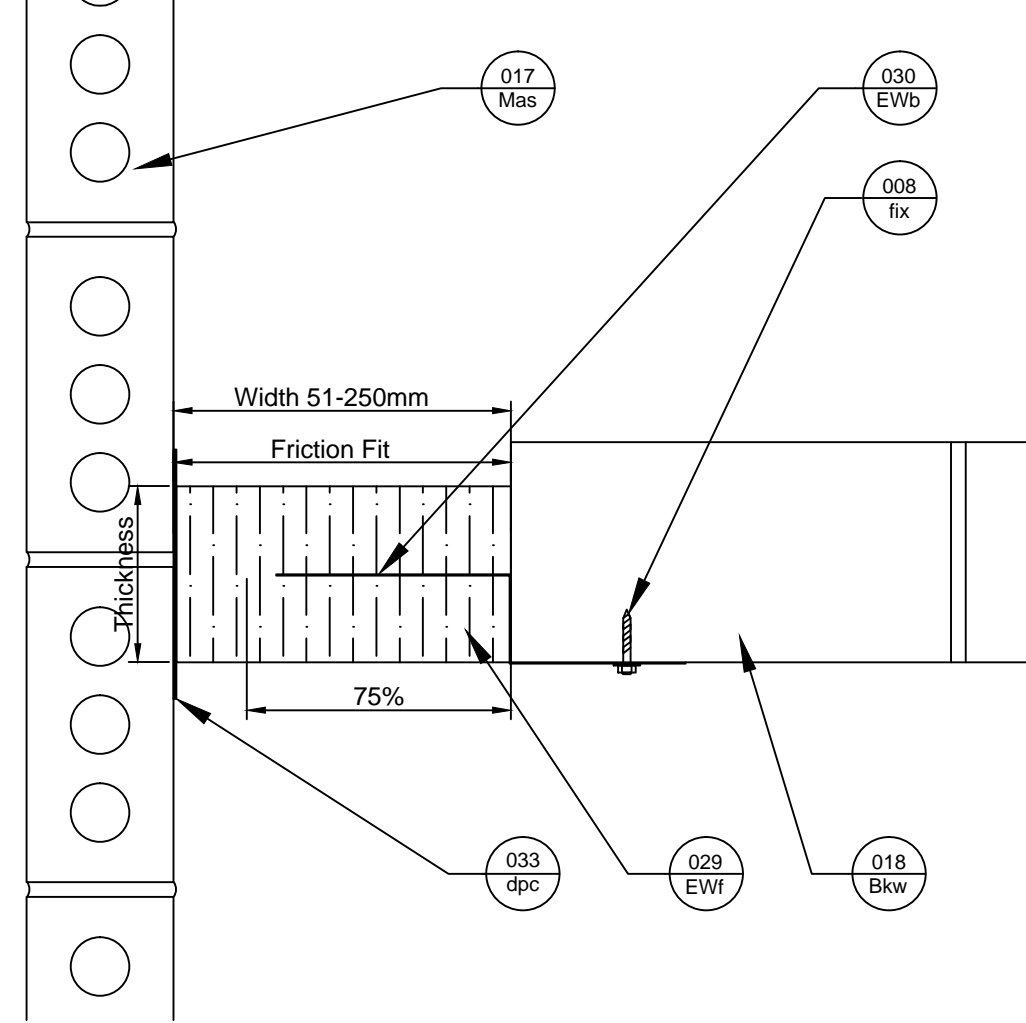

Plan View

Side View

Revisions			
Rev.	Date	By	Description
A	22-05-19	BJC	First Issue

Title
EW vertical 51-250mm cavity, block inner leaf
Siderise Standard Detail

Sheet
1/1

SSD1931
Date released
22/05/2019

Rev.
B