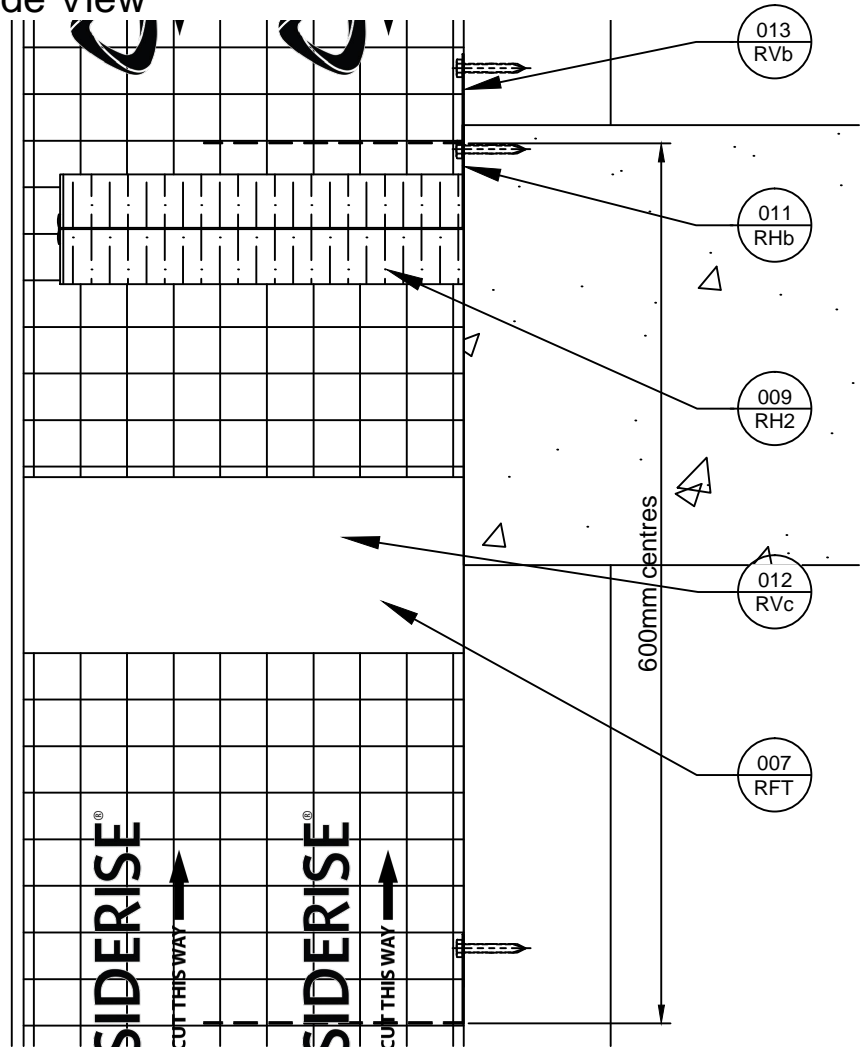

Plan View

Side View

Revisions			
Rev.	Date	By	Description
A	01-04-19	BJC	First Issue

Title  
RH25 & RV Barrier intersection in a rivet fit system  
Siderise Standard Detail

Sheet  
1/1

**SSD1929**  
Date released  
01/04/2019