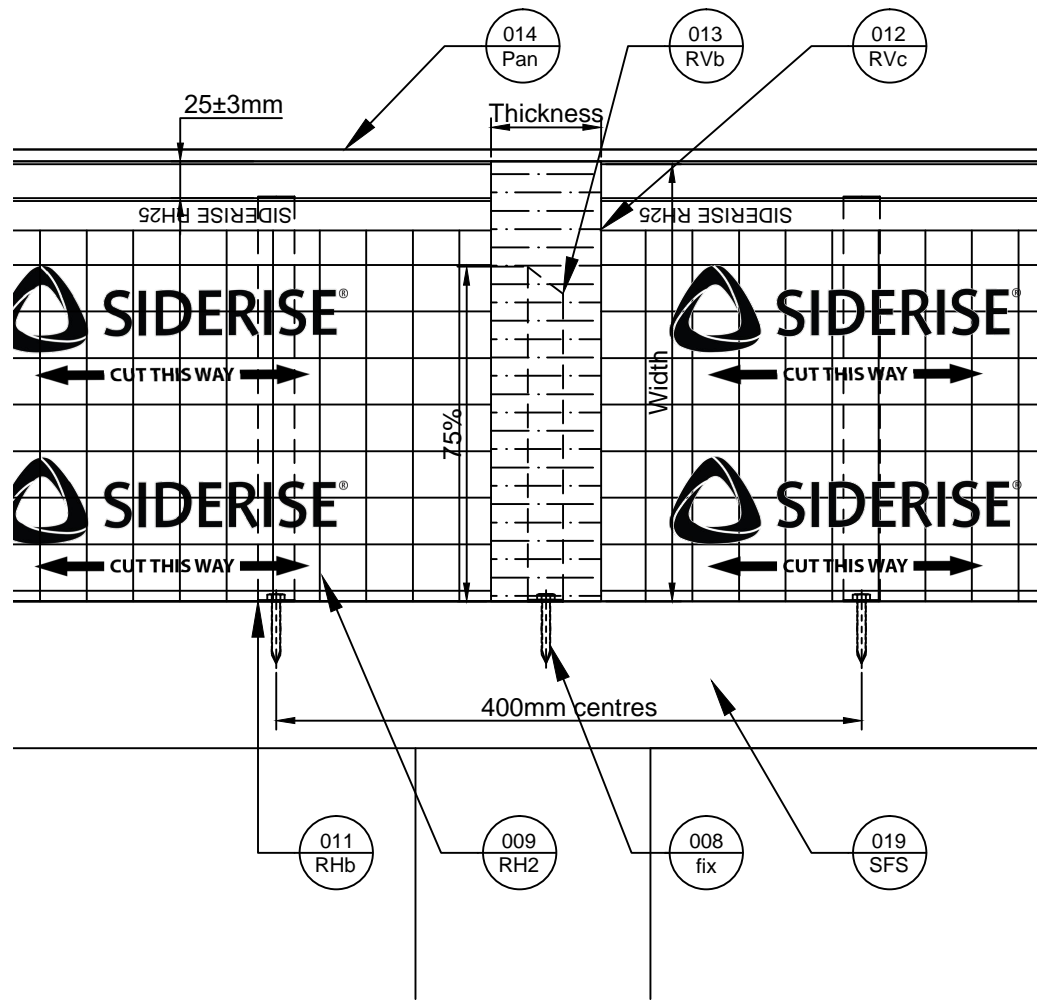

Plan View

Side View

Revisions			
Rev.	Date	By	Description
A	01-04-19	BJC	First Issue

Title  
RH25 & RV Barrier intersection in a rivet fit system  
Siderise Standard Detail

Sheet  
1/1

**SSD1929**  
Date released  
01/04/2019