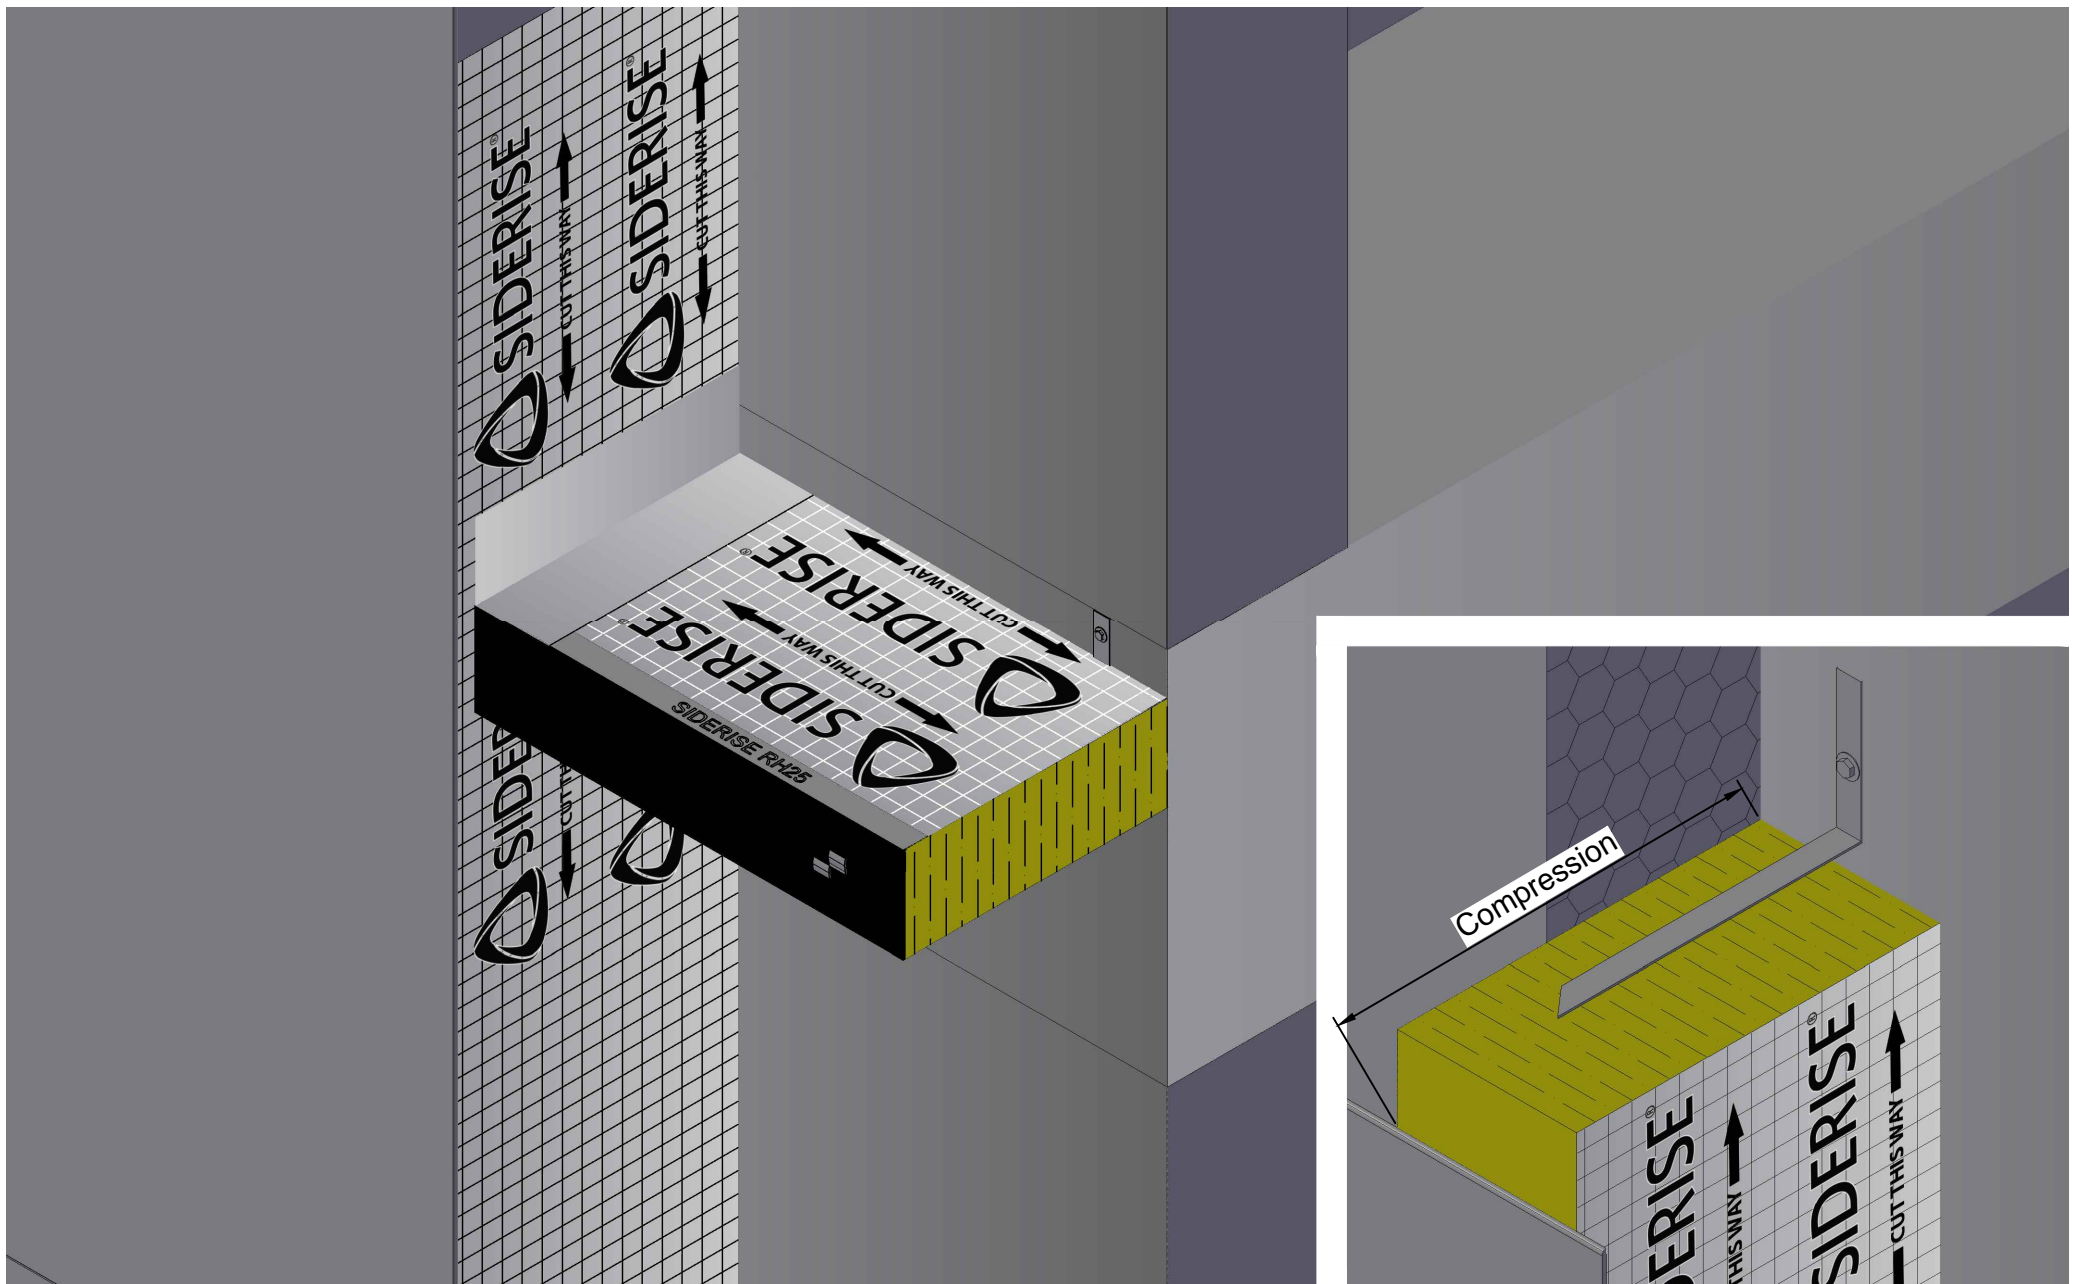

Plan View

Side View

Revisions			
Rev.	Date	By	Description
A	01-04-19	BJC	First Issue

Title  
RH25 & RV Barrier intersection in a rivet fit system  
Siderise Standard Detail

Sheet  
1/1

**SSD1929**  
Date released  
01/04/2019