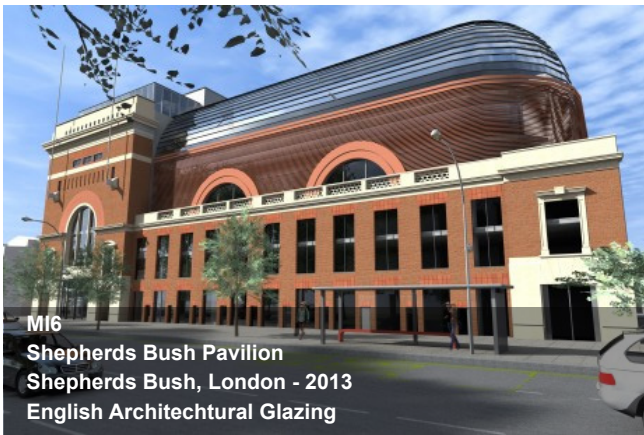

Project portfolio: UK

MI5 and MI6
One St Peters Square
Manchester
Red Architectural

MI6
Silverstone UTC
Silverstone Racetrack - 2013
MB Glass

MI6
Shepherds Bush Pavilion
Shepherds Bush, London - 2013
English Architectural Glazing